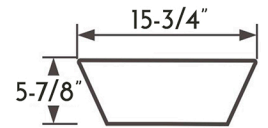

DAX-CL1344

CERAMIC VESSEL SINK SERIES

FEATURES

- Ceramic Material
- Without Overflow
- Round Shape
- Without Faucet Hole

FINISH

DAX-CL1344-WG

- Glossy White Finish

DAX-CL1344-WM